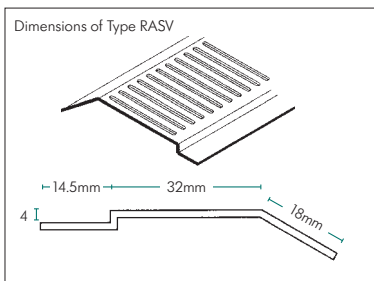

TYPE RASV

Reversible Angled Soffit Ventilator

- Reversible profile for sloping soffits
- Integral insect screening
- Self coloured - corrosion proof
- Easy regulation compliance

Solution

The Type RASV Strip Soffit Ventilator is designed for use with a standard horizontal or sloping soffit boards on roof pitches of 15 degrees or above. The airflow rating is 10,000mm² per metre run. The ventilation slots provide screening in accordance with regulations.

Product name	Type RASV Reversible Angled Soffit Ventilator
Size	2400 x 60mm
Free airflow rating	10,000mm ² per running metre pitches above 15°
Colour	White Brown
Material	PVCU
Observations	Invert to use at top or bottom of sloping soffit

TYPE SSV

Strip Soffit Ventilator

- Regulation airflow compliance
- Integral fly screening
- Accepts different soffit thicknesses
- Self coloured - corrosion proof

Solution

The Type SSV Strip Soffit Ventilator is designed for use with a standard soffit board. It permits airflow via the soffit area whilst also providing support for soffit boards from 4mm to 14mm thickness. The airflow rating is 10,800mm² per metre run, making it suitable for use where the roof pitch is 15 degrees or above.

Product name	Type SSV Strip Soffit Ventilator
Size	2400 x 50 x 20mm
Free airflow rating	10,000mm ² per running metre pitches above 15°
Colours	White Brown Black
Material	PVCU
Observations	Predrilled fixing holes