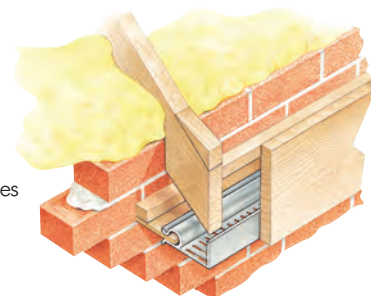

TYPE RASV

Reversible Angled Soffit Ventilator

- Reversible profile for sloping soffits
- Integral insect screening
- Self coloured - corrosion proof
- Easy regulation compliance

Solution

The Type RASV Strip Soffit Ventilator is designed for use with a standard horizontal or sloping soffit boards on roof pitches of 15 degrees or above. The airflow rating is 10,000mm² per metre run. The ventilation slots provide screening in accordance with regulations.

Bill of Quantity / Specification Wording

900 Eaves Soffit Ventilators

Type RASV Reversible Angled Soffit Ventilator by Cavity Trays of Yeovil Somerset BA22 8HU (01935 474769). Colour _____. Secure between soffit and fascia. Metres run _____.

Product name	Type RASV Reversible Angled Soffit Ventilator
Size	2400 x 60mm
Free airflow rating	10,000mm ² per running metre pitches above 15°
Colour	White Brown
Material	PVCU
Observations	Invert to use at top or bottom of sloping soffit

TYPE SSV

Strip Soffit Ventilator

- Regulation airflow compliance
- Integral fly screening
- Accepts different soffit thicknesses
- Self coloured - corrosion proof

Solution

The Type SSV Strip Soffit Ventilator is designed for use with a standard soffit board. It permits airflow via the soffit area whilst also providing support for soffit boards from 4mm to 14mm thickness. The airflow rating is 10,800mm² per metre run, making it suitable for use where the roof pitch is 15 degrees or above.