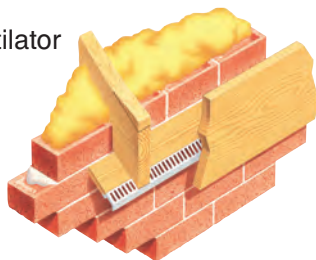

TYPE RASV

Reversible Angled Soffit Ventilator

- Reversible profile for sloping soffits
- Integral insect screening
- Self coloured - corrosion proof
- Easy regulation compliance

Solution

The Type RASV Strip Soffit Ventilator is designed for use with a standard horizontal or sloping soffit boards on roof pitches of 15 degrees or above. The airflow rating is 10,000mm² per metre run. The ventilation slots provide screening in accordance with regulations.

Bill of Quantity / Specification Wording

900 Eaves Soffit Ventilators

Type RASV Reversible Angled Soffit Ventilator by Cavity Trays of Yeovil Somerset BA22 8HU (01935 474769). Colour _____. Secure between soffit and fascia. Metres run _____.

Product name	Type RASV Reversible Angled Soffit Ventilator
Size	2400 x 60mm
Free airflow rating	10,000mm ² per running metre pitches above 15°
Colour	White Brown
Material	PVCU
Observations	Invert to use at top or bottom of sloping soffit

TYPE SSV

Strip Soffit Ventilator

- Regulation airflow compliance
- Integral fly screening
- Accepts different soffit thicknesses
- Self coloured - corrosion proof

Solution

The Type SSV Strip Soffit Ventilator is designed for use with a standard soffit board. It permits airflow via the soffit area whilst also providing support for soffit boards from 4mm to 14mm thickness. The airflow rating is 10,800mm² per metre run, making it suitable for use where the roof pitch is 15 degrees or above.